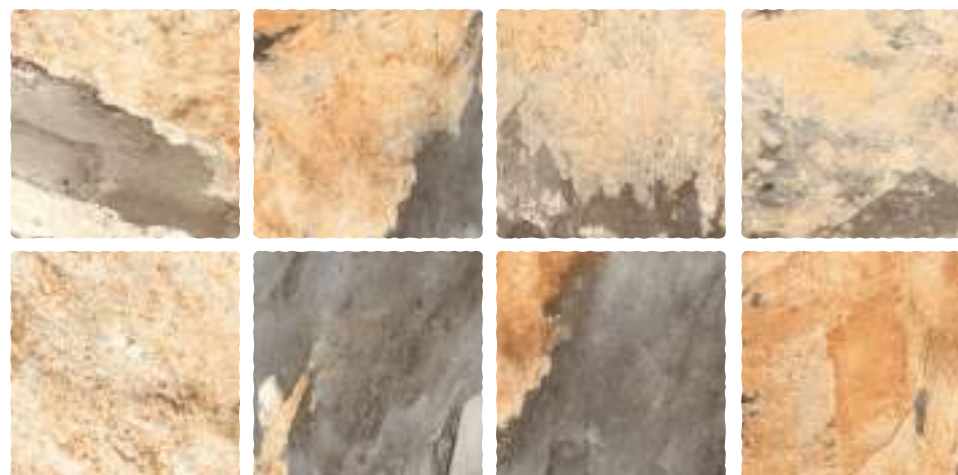

Finish:
Matt

Size:
300 x 300mm

Random:
12 faces

Random