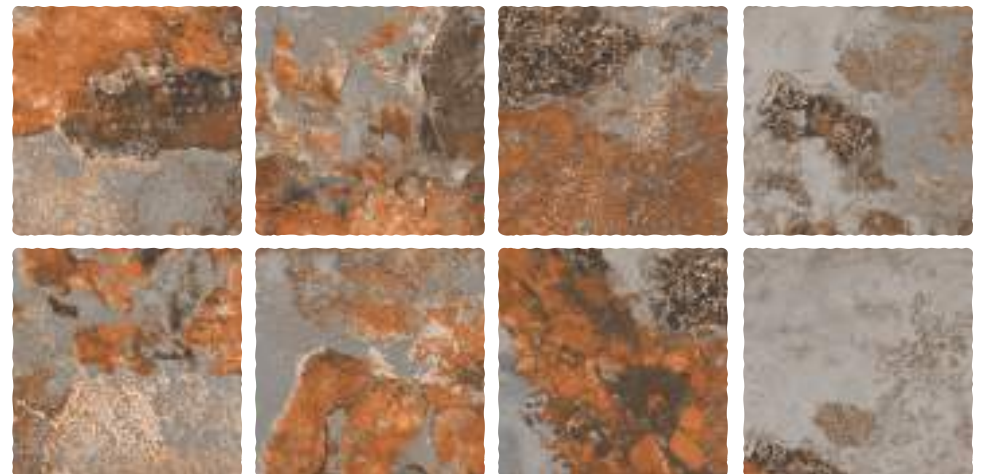

TURBO BROWN GRAY

Finish:
Matt

Size:
300 x 300mm

Random:
10 faces

Random