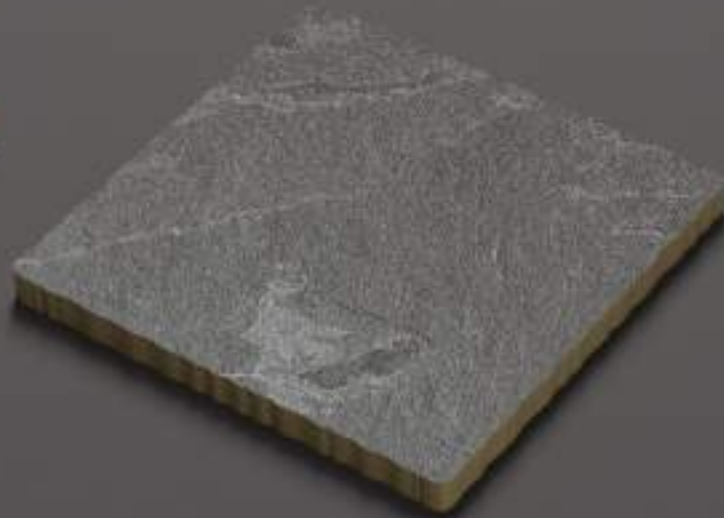

15MM

PUNCH
SURFACE

COBBLE
SERIES