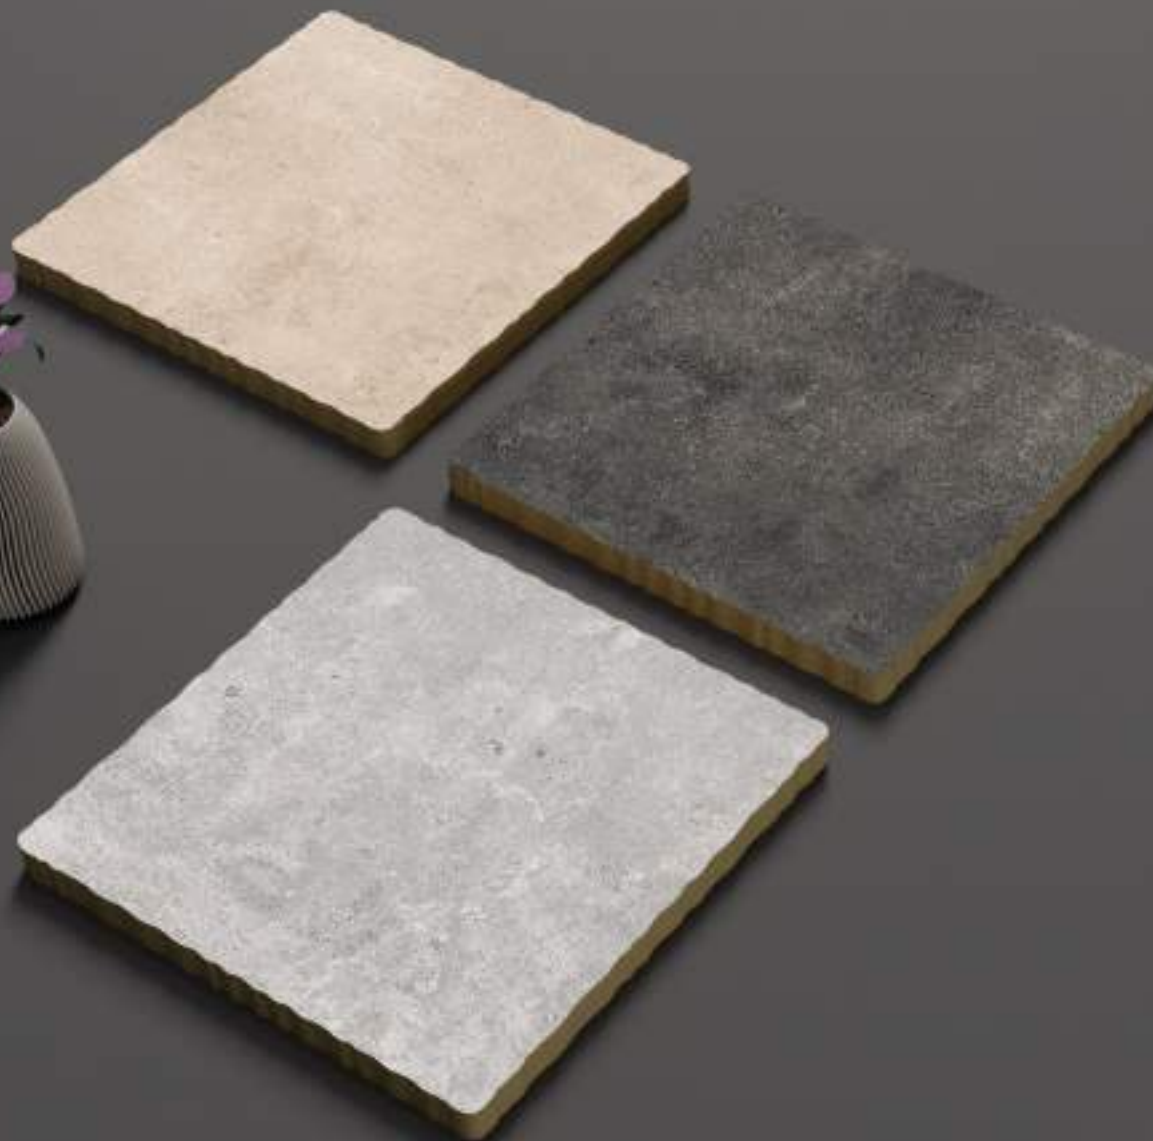

15MM

PUNCH
SURFACE

COBBLE
SERIES