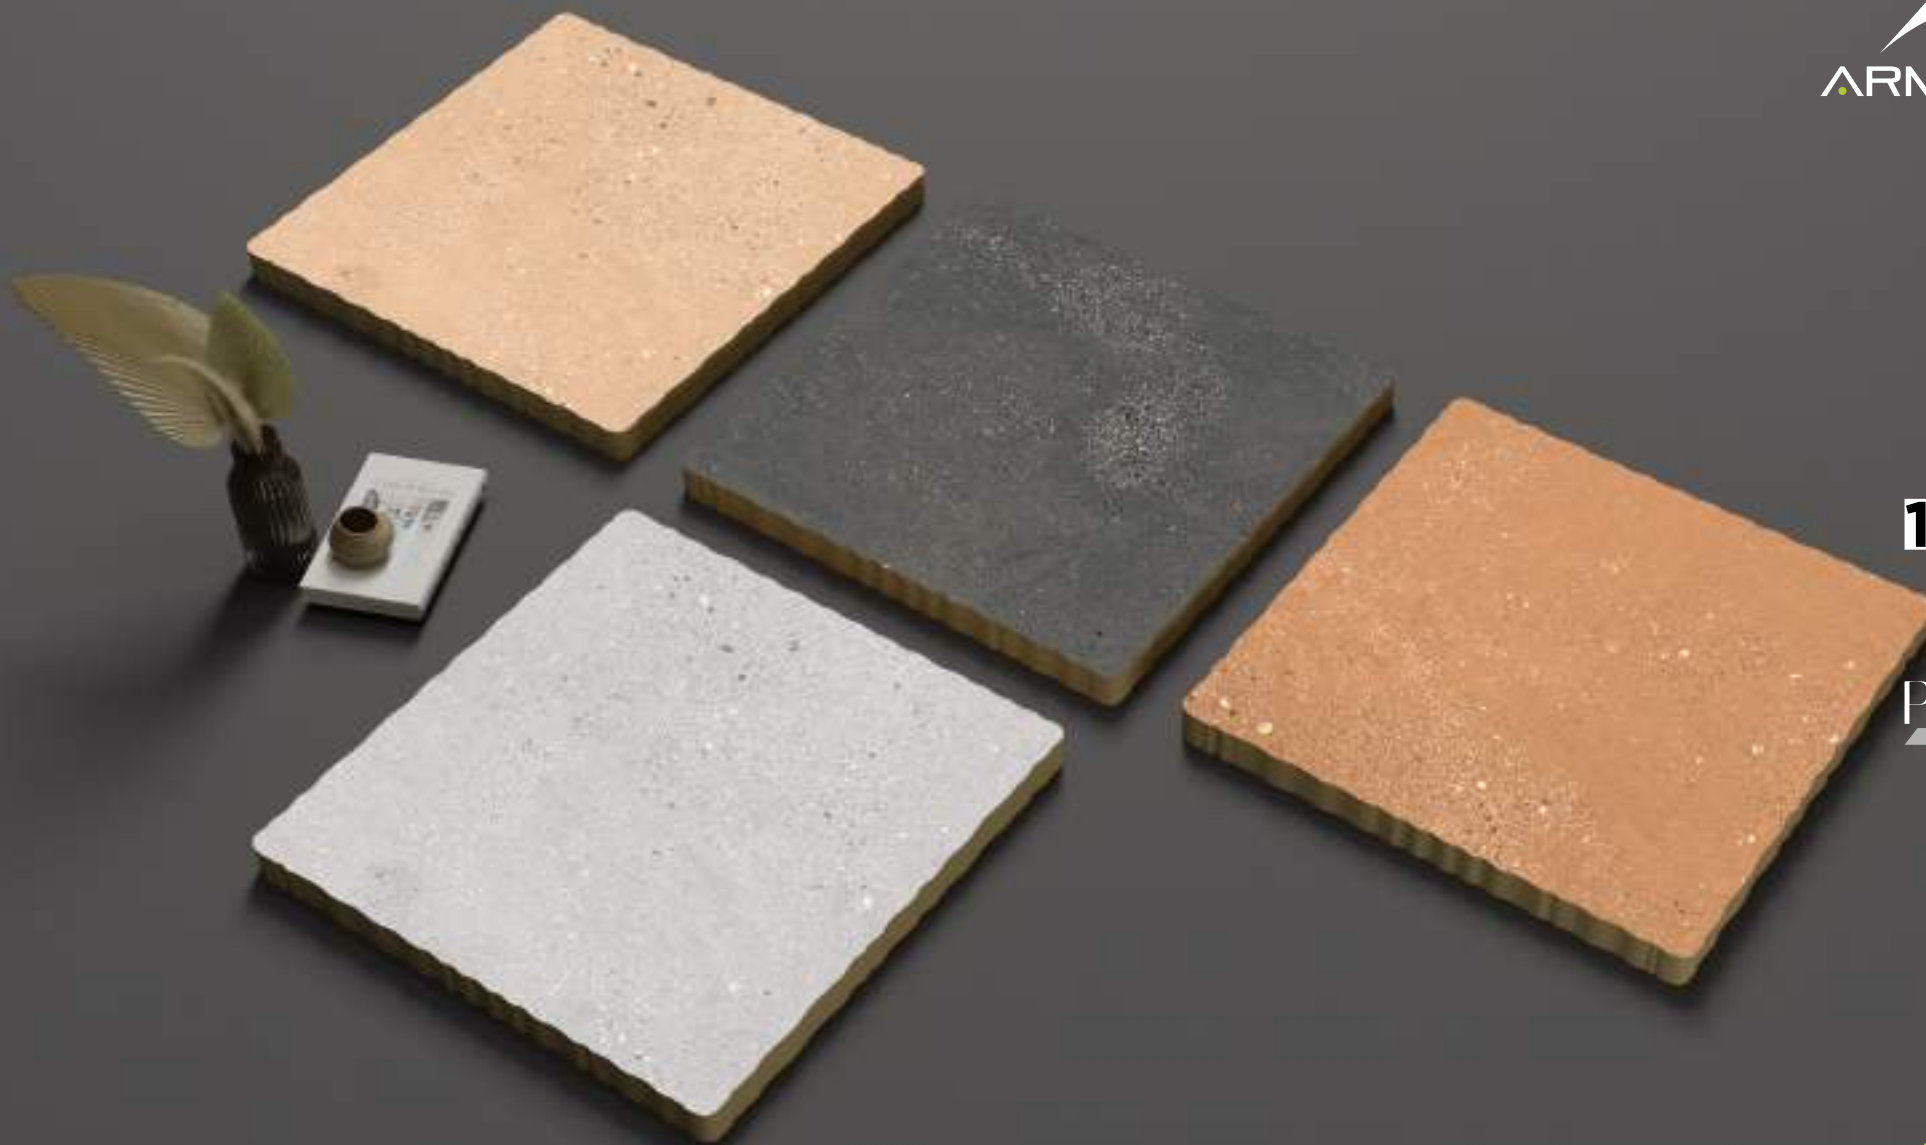

**COBBLE**  
SERIES

MIRAJ GOLD

Finish:  
**Matt**

Size:  
**300 x 300mm**

Random:  
**11 faces**

**Random**

**15MM**  
PUNCH  
SURFACE

PORTOFINO BEIGE