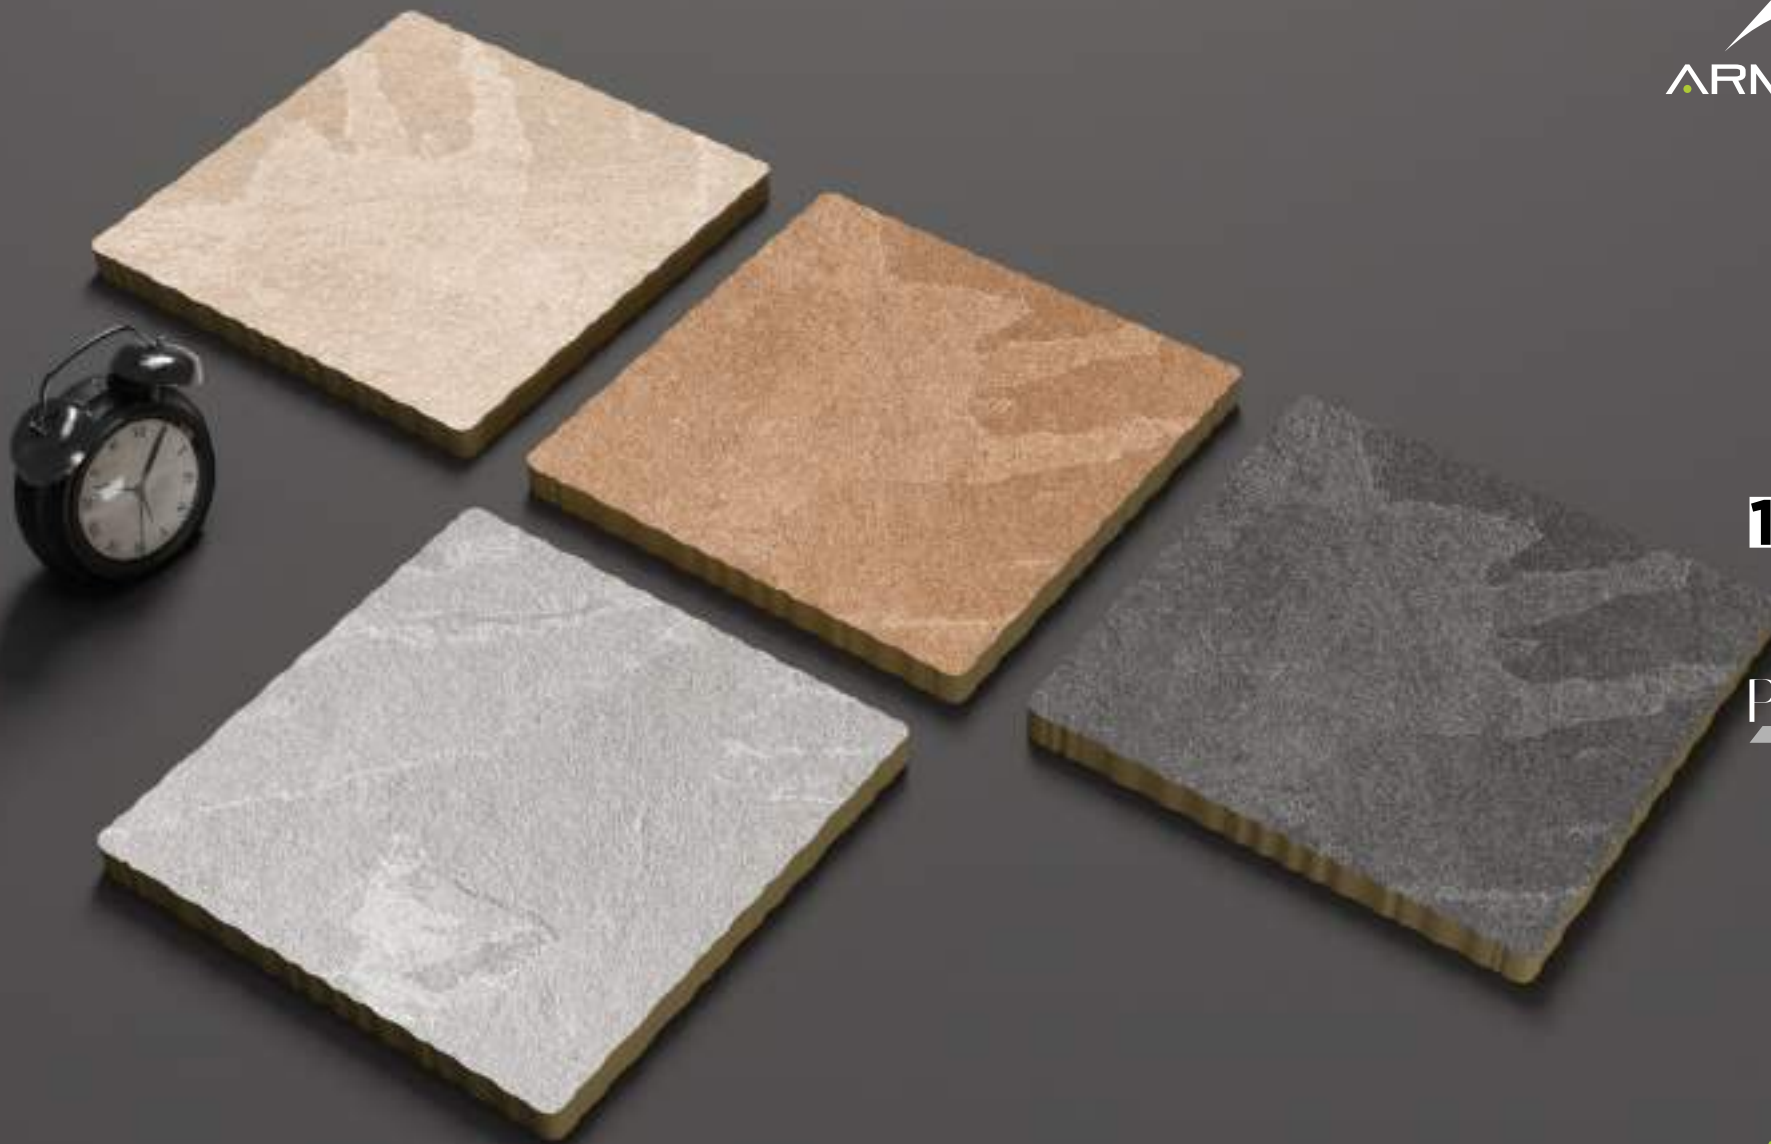

15MM

PUNCH
SURFACE

COBBLE
SERIES